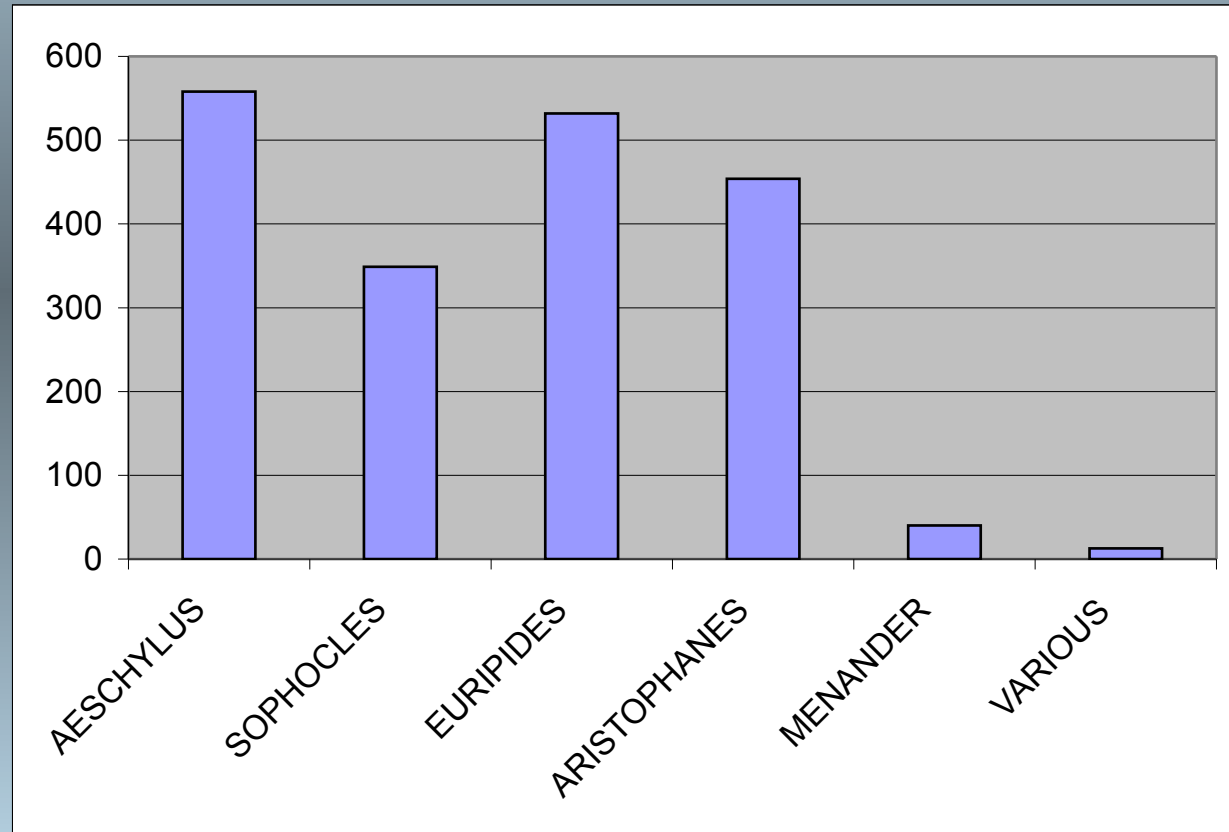

Statistics III - Authors

Author	No
AESCHYLUS	558
SOPHOCLES	349
EURIPIDES	532
ARISTOPHANES	454
MENANDER	40
VARIOUS	13